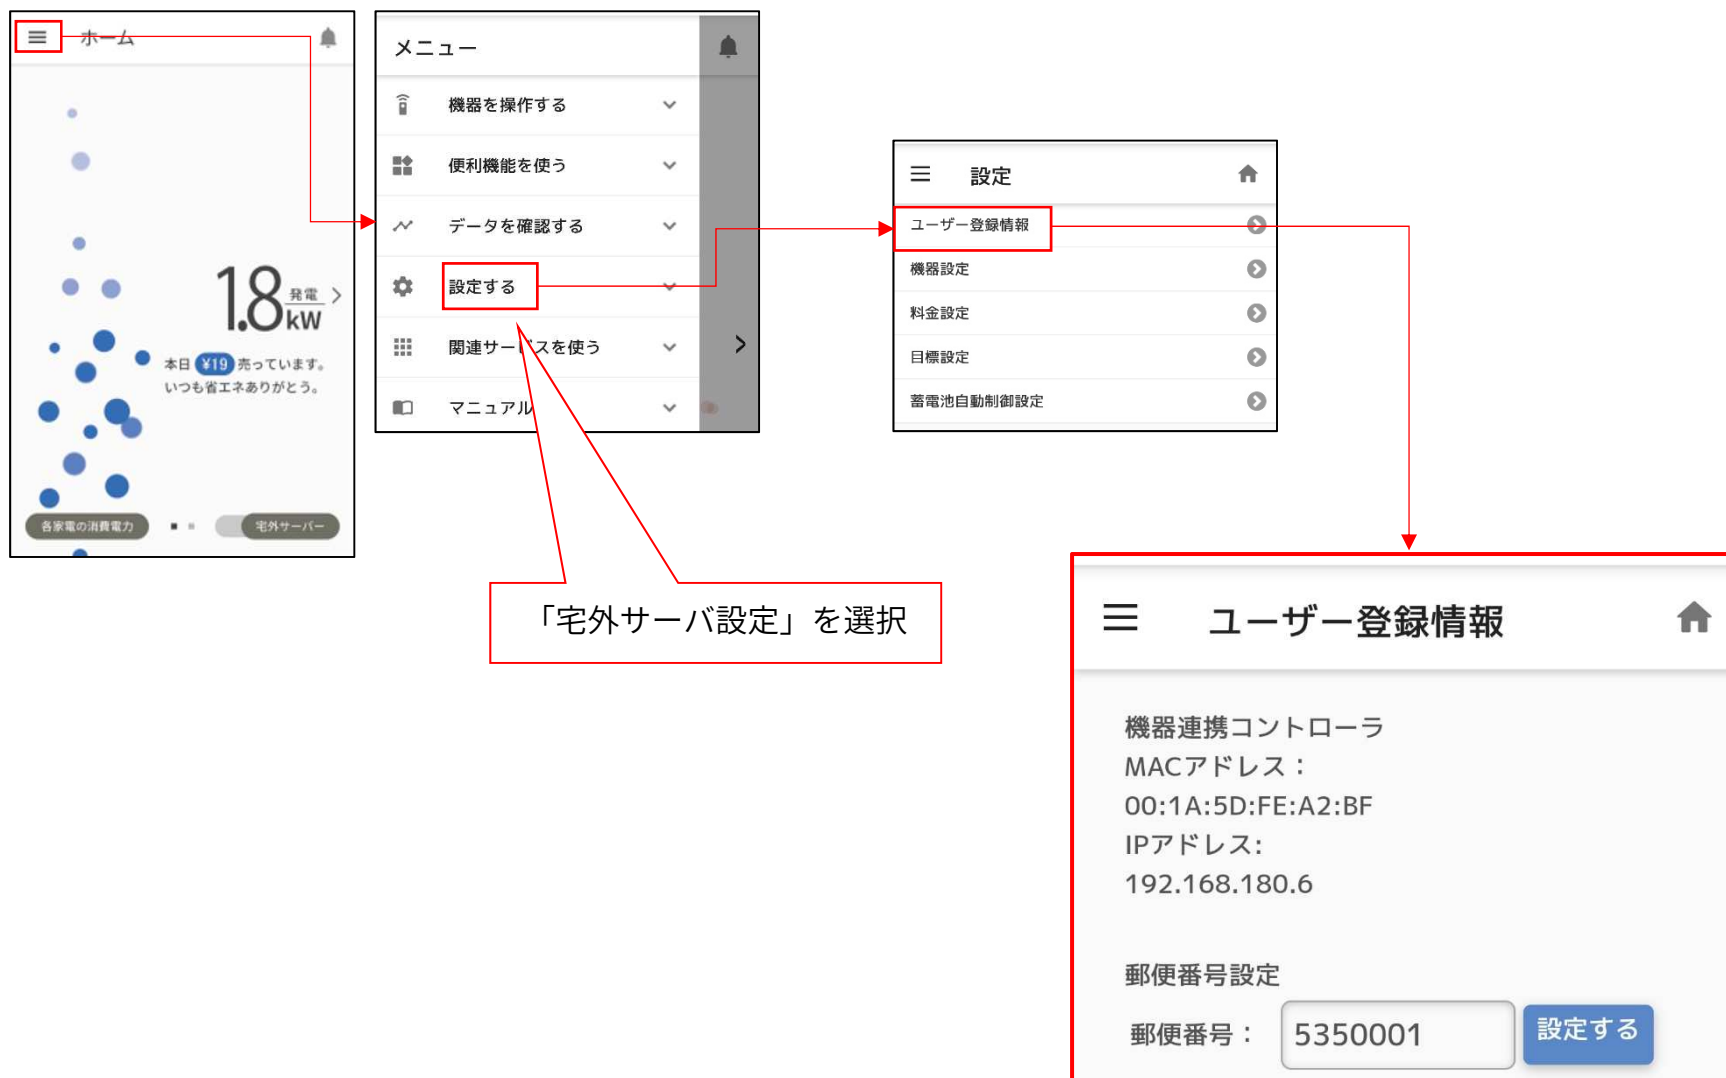

ユーザー登録情報画面表示手順

JH-RV11/RVB1 共通

サービス加入日確認画面（メッセージ画面）表示手順

JH-RV11/RVB1 共通

The image shows a sequence of steps to access the message screen. On the left, the home screen displays energy usage data (1.8 kW) and a menu icon. A red box highlights the menu icon, and an arrow points to the 'メッセージ' (Message) option in the menu. On the right, the 'メッセージ' screen is shown, featuring a teal 'おしらせ' (Notice) button and three messages: